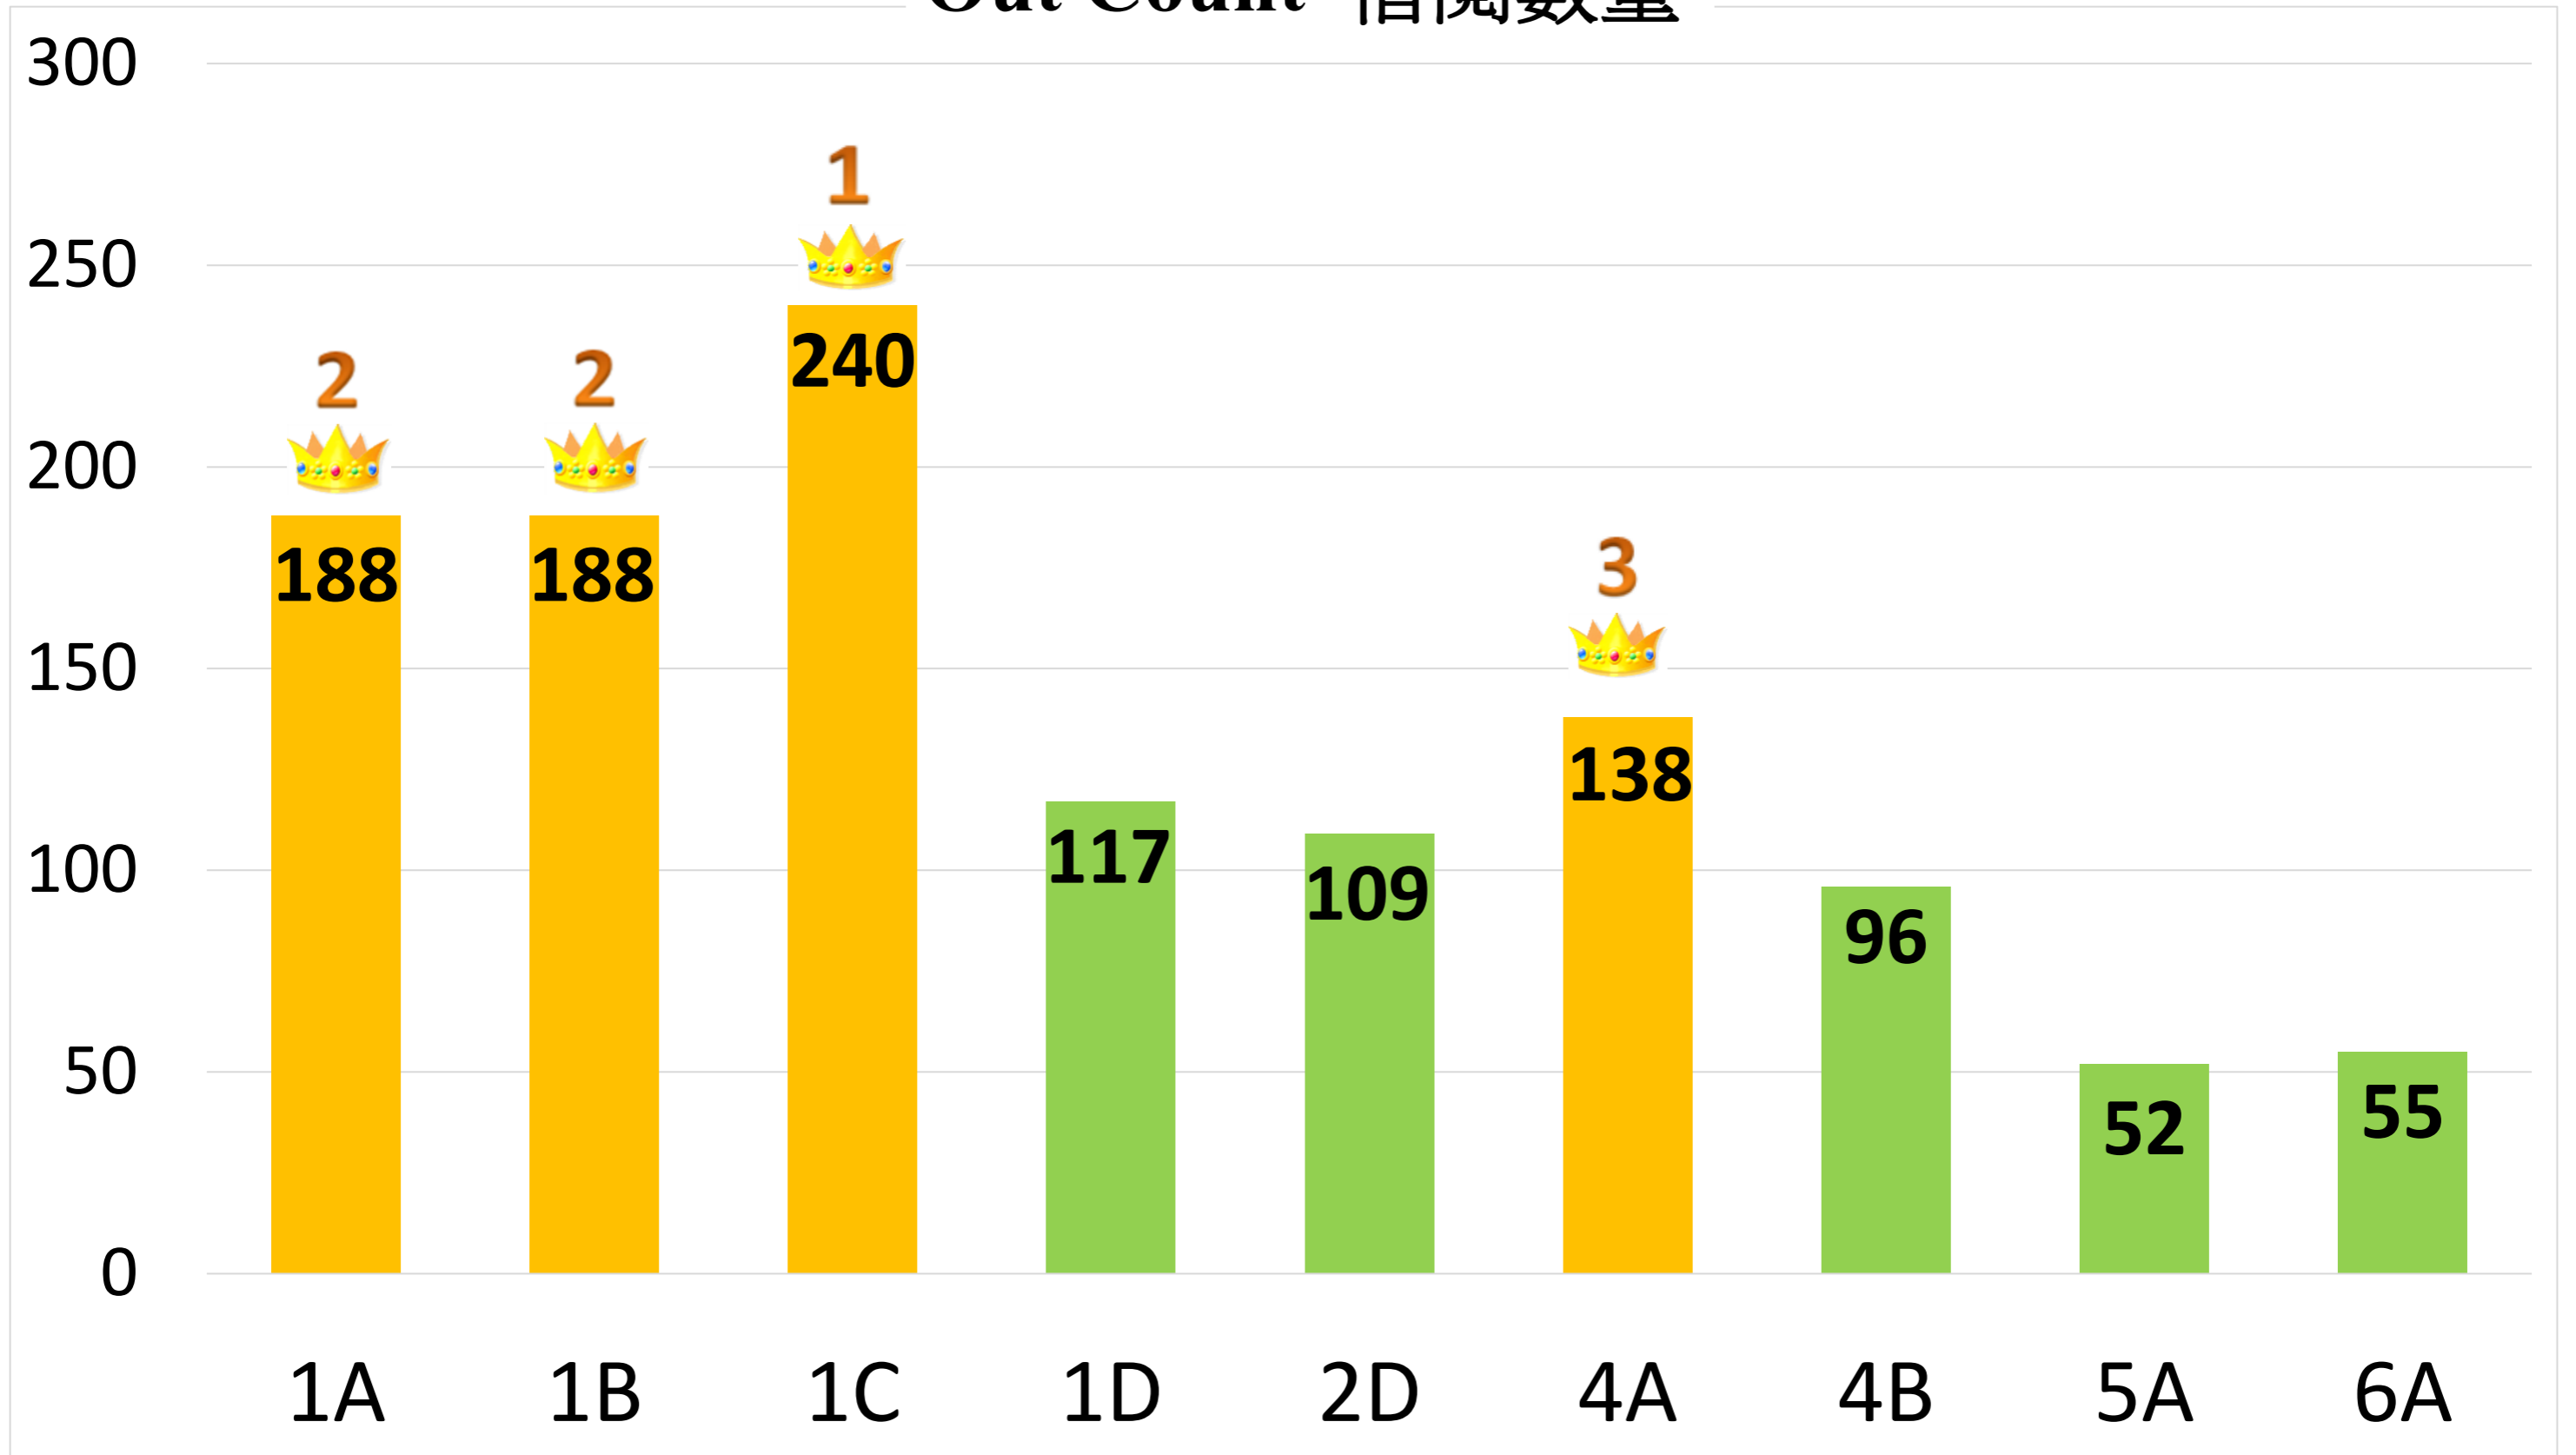

2022-2023 Circulation Statistics (Class) 借閱統計(班別) (9月)

Out Count 借閱數量

Class 班別

2022-2023 Circulation Statistics (Class) 借閱統計(班別) (9-10 月)

Out Count 借閱數量

Class 班別

2022-2023 Circulation Statistics (Class) 借閱統計(班別) (9-11 月)

Out Count 借閱數量

Class 班別

2022-2023 Circulation Statistics (Class) 借閱統計(班別) (9-12 月)

Out Count 借閱數量