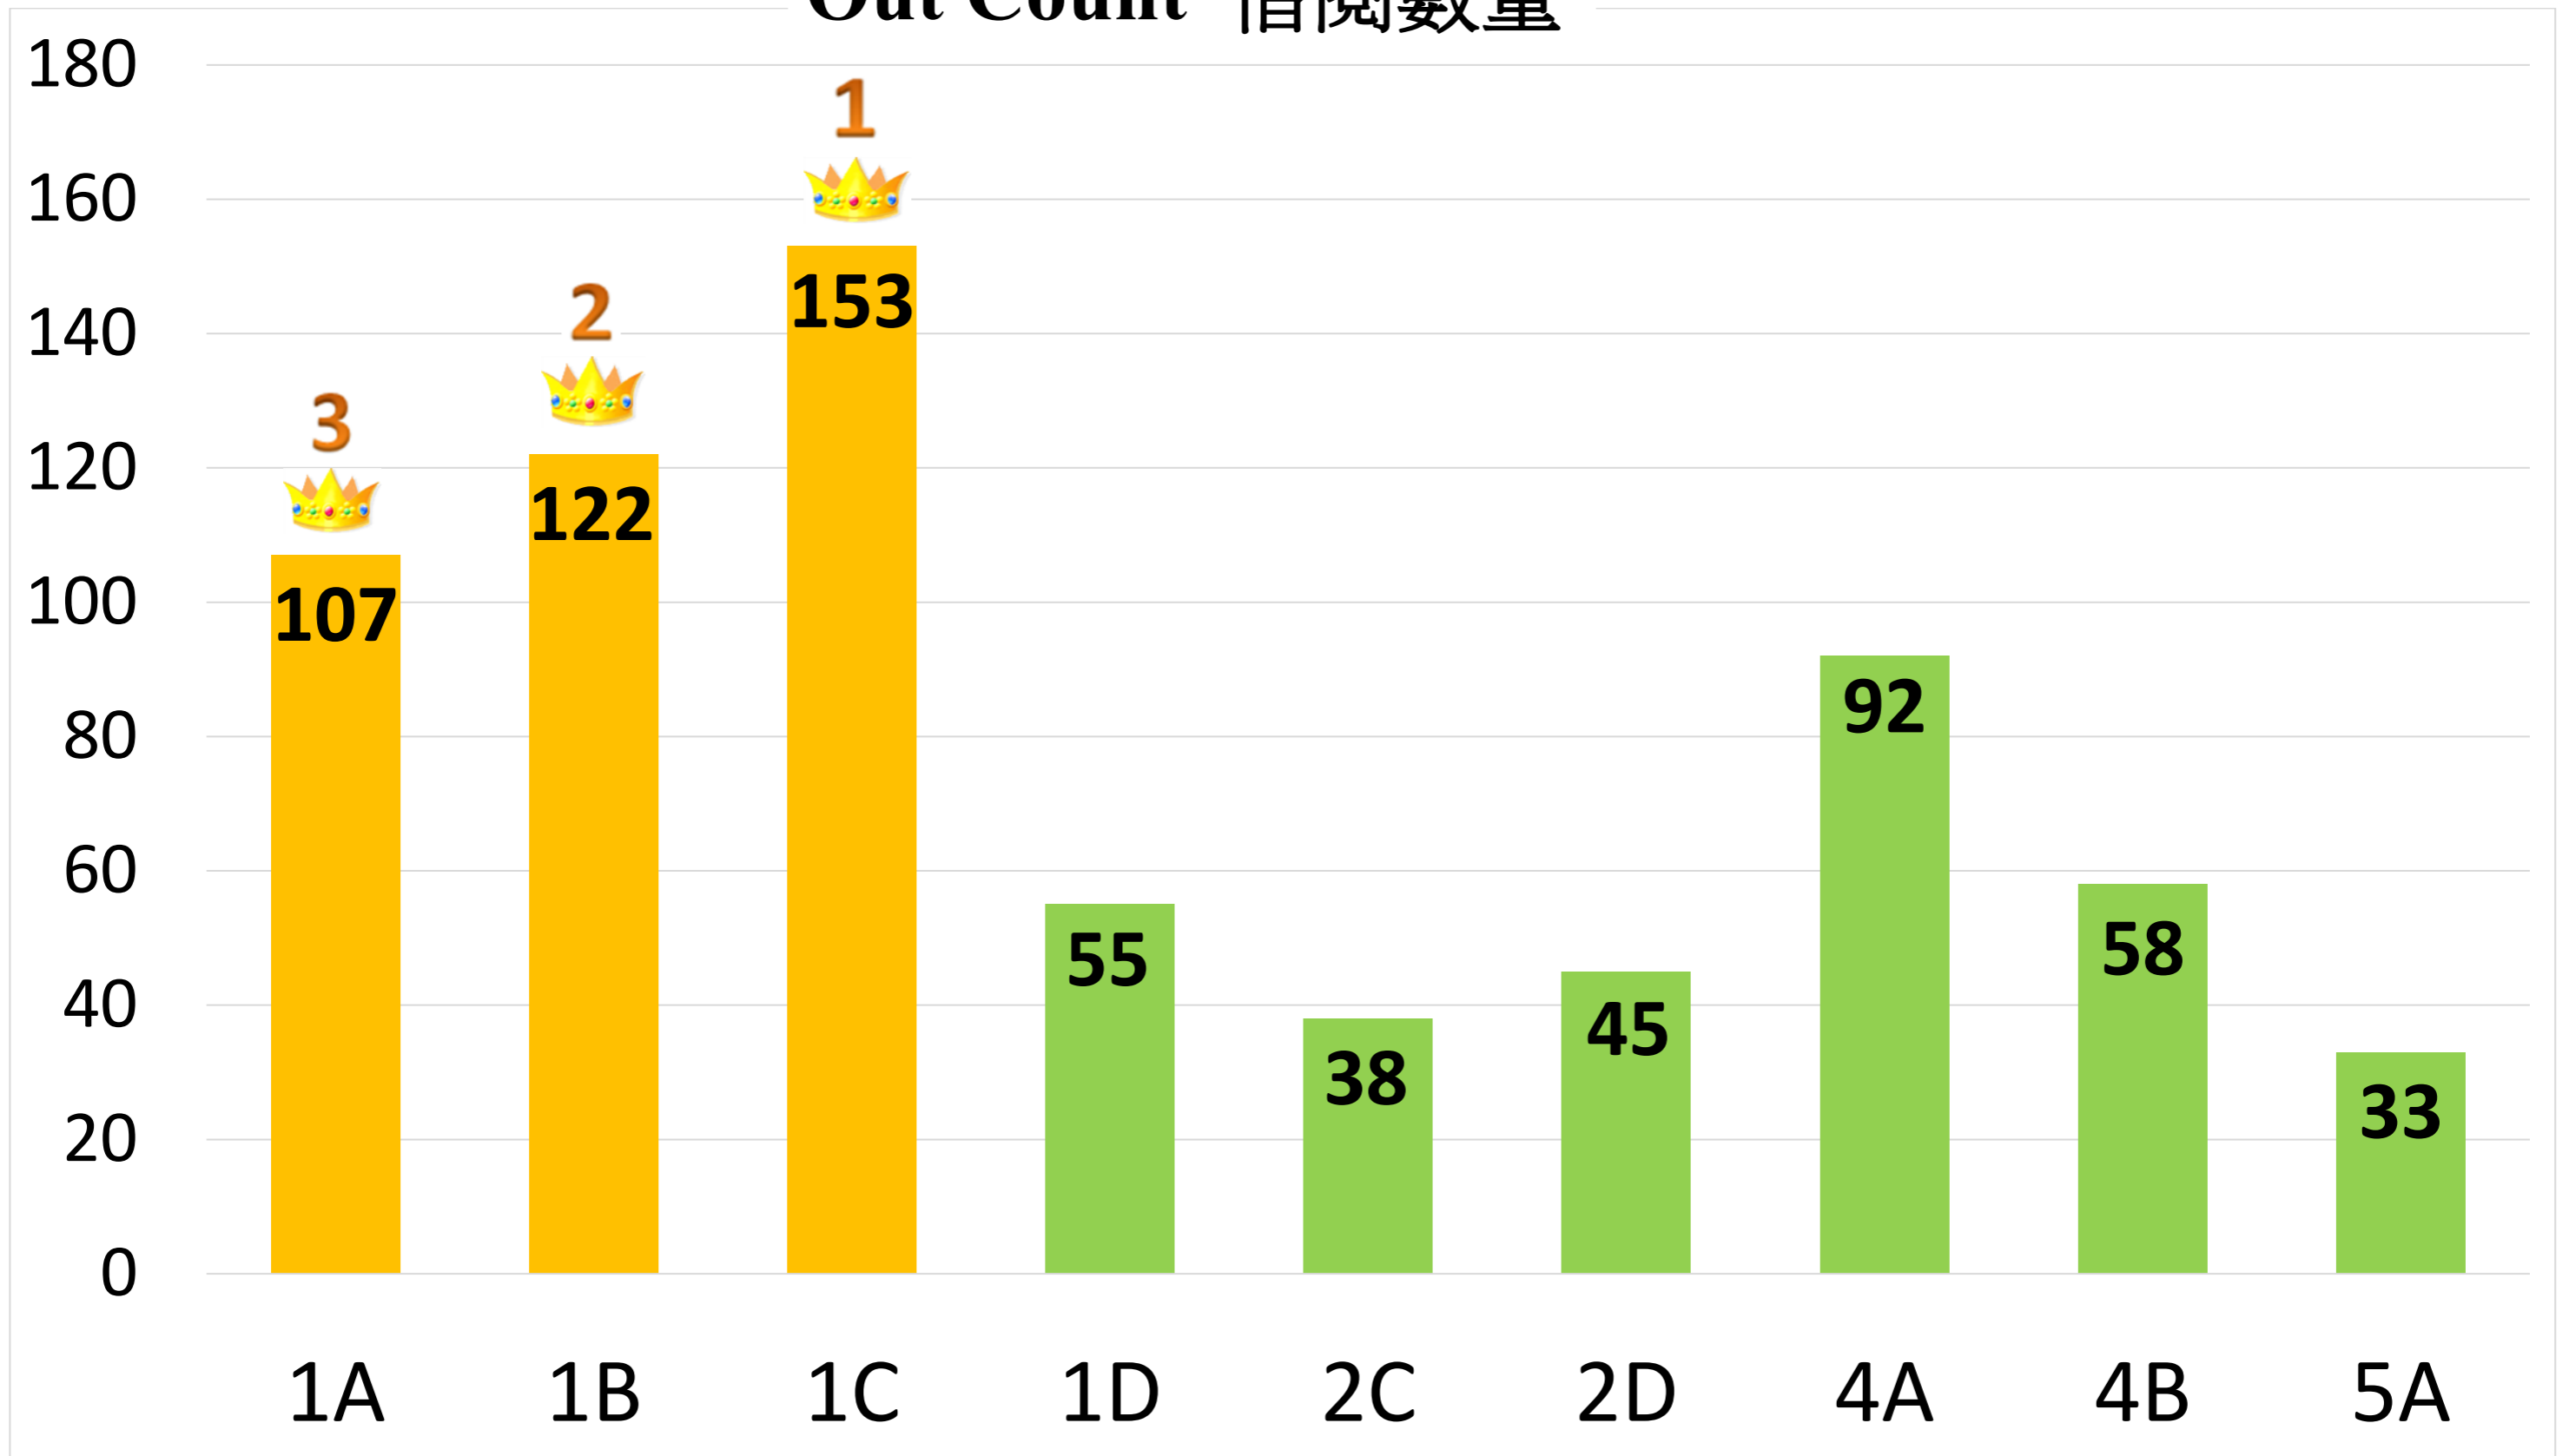

2022-2023 Circulation Statistics (Class) 借閱統計(班別) (9月)

Out Count 借閱數量

Class 班別

2022-2023 Circulation Statistics (Class) 借閱統計(班別) (9-10 月)

Out Count 借閱數量

Class 班別

2022-2023 Circulation Statistics (Class) 借閱統計(班別) (9-11 月)

Out Count 借閱數量

Class 班別

2022-2023 Circulation Statistics (Class) 借閱統計(班別) (9-12 月)

Out Count 借閱數量