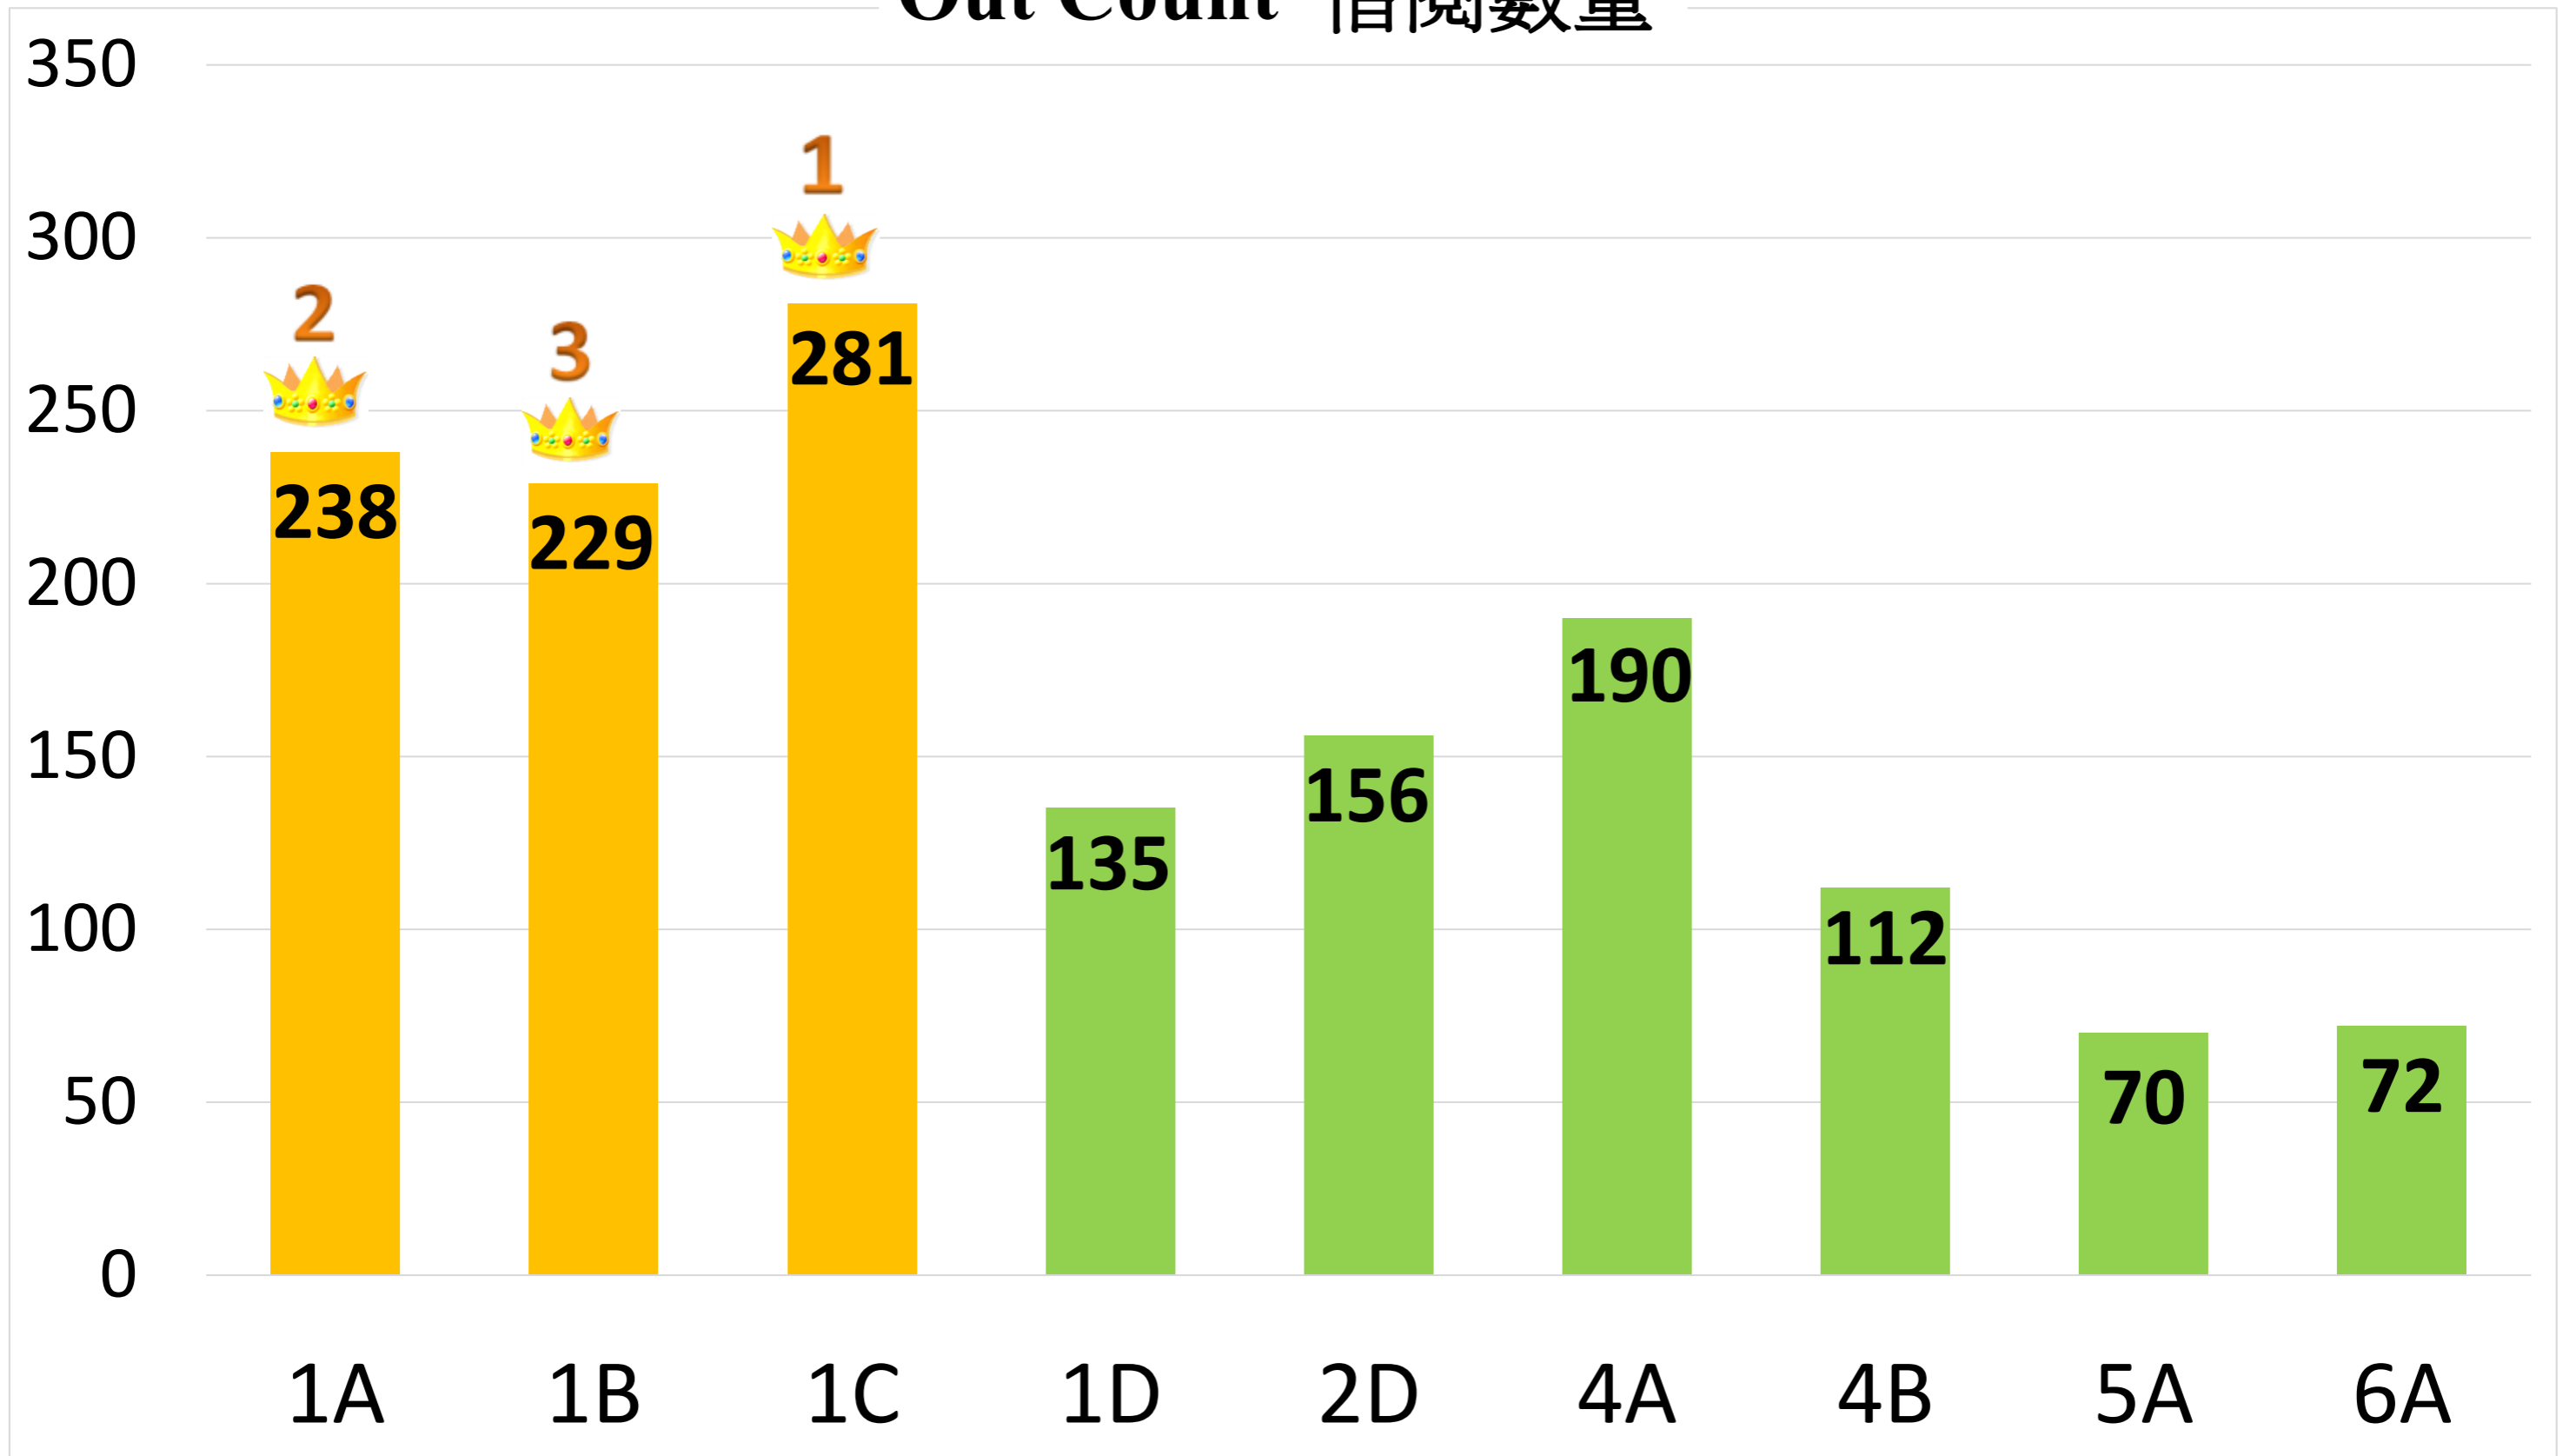

2022-2023 Circulation Statistics (Class) 借閱統計(班別) (9月)

Out Count 借閱數量

Class 班別

2022-2023 Circulation Statistics (Class) 借閱統計(班別) (9-10 月)

Out Count 借閱數量

Class 班別

2022-2023 Circulation Statistics (Class) 借閱統計(班別) (9-11 月)

Out Count 借閱數量

Class 班別

2022-2023 Circulation Statistics (Class) 借閱統計(班別) (9-12 月)

Out Count 借閱數量